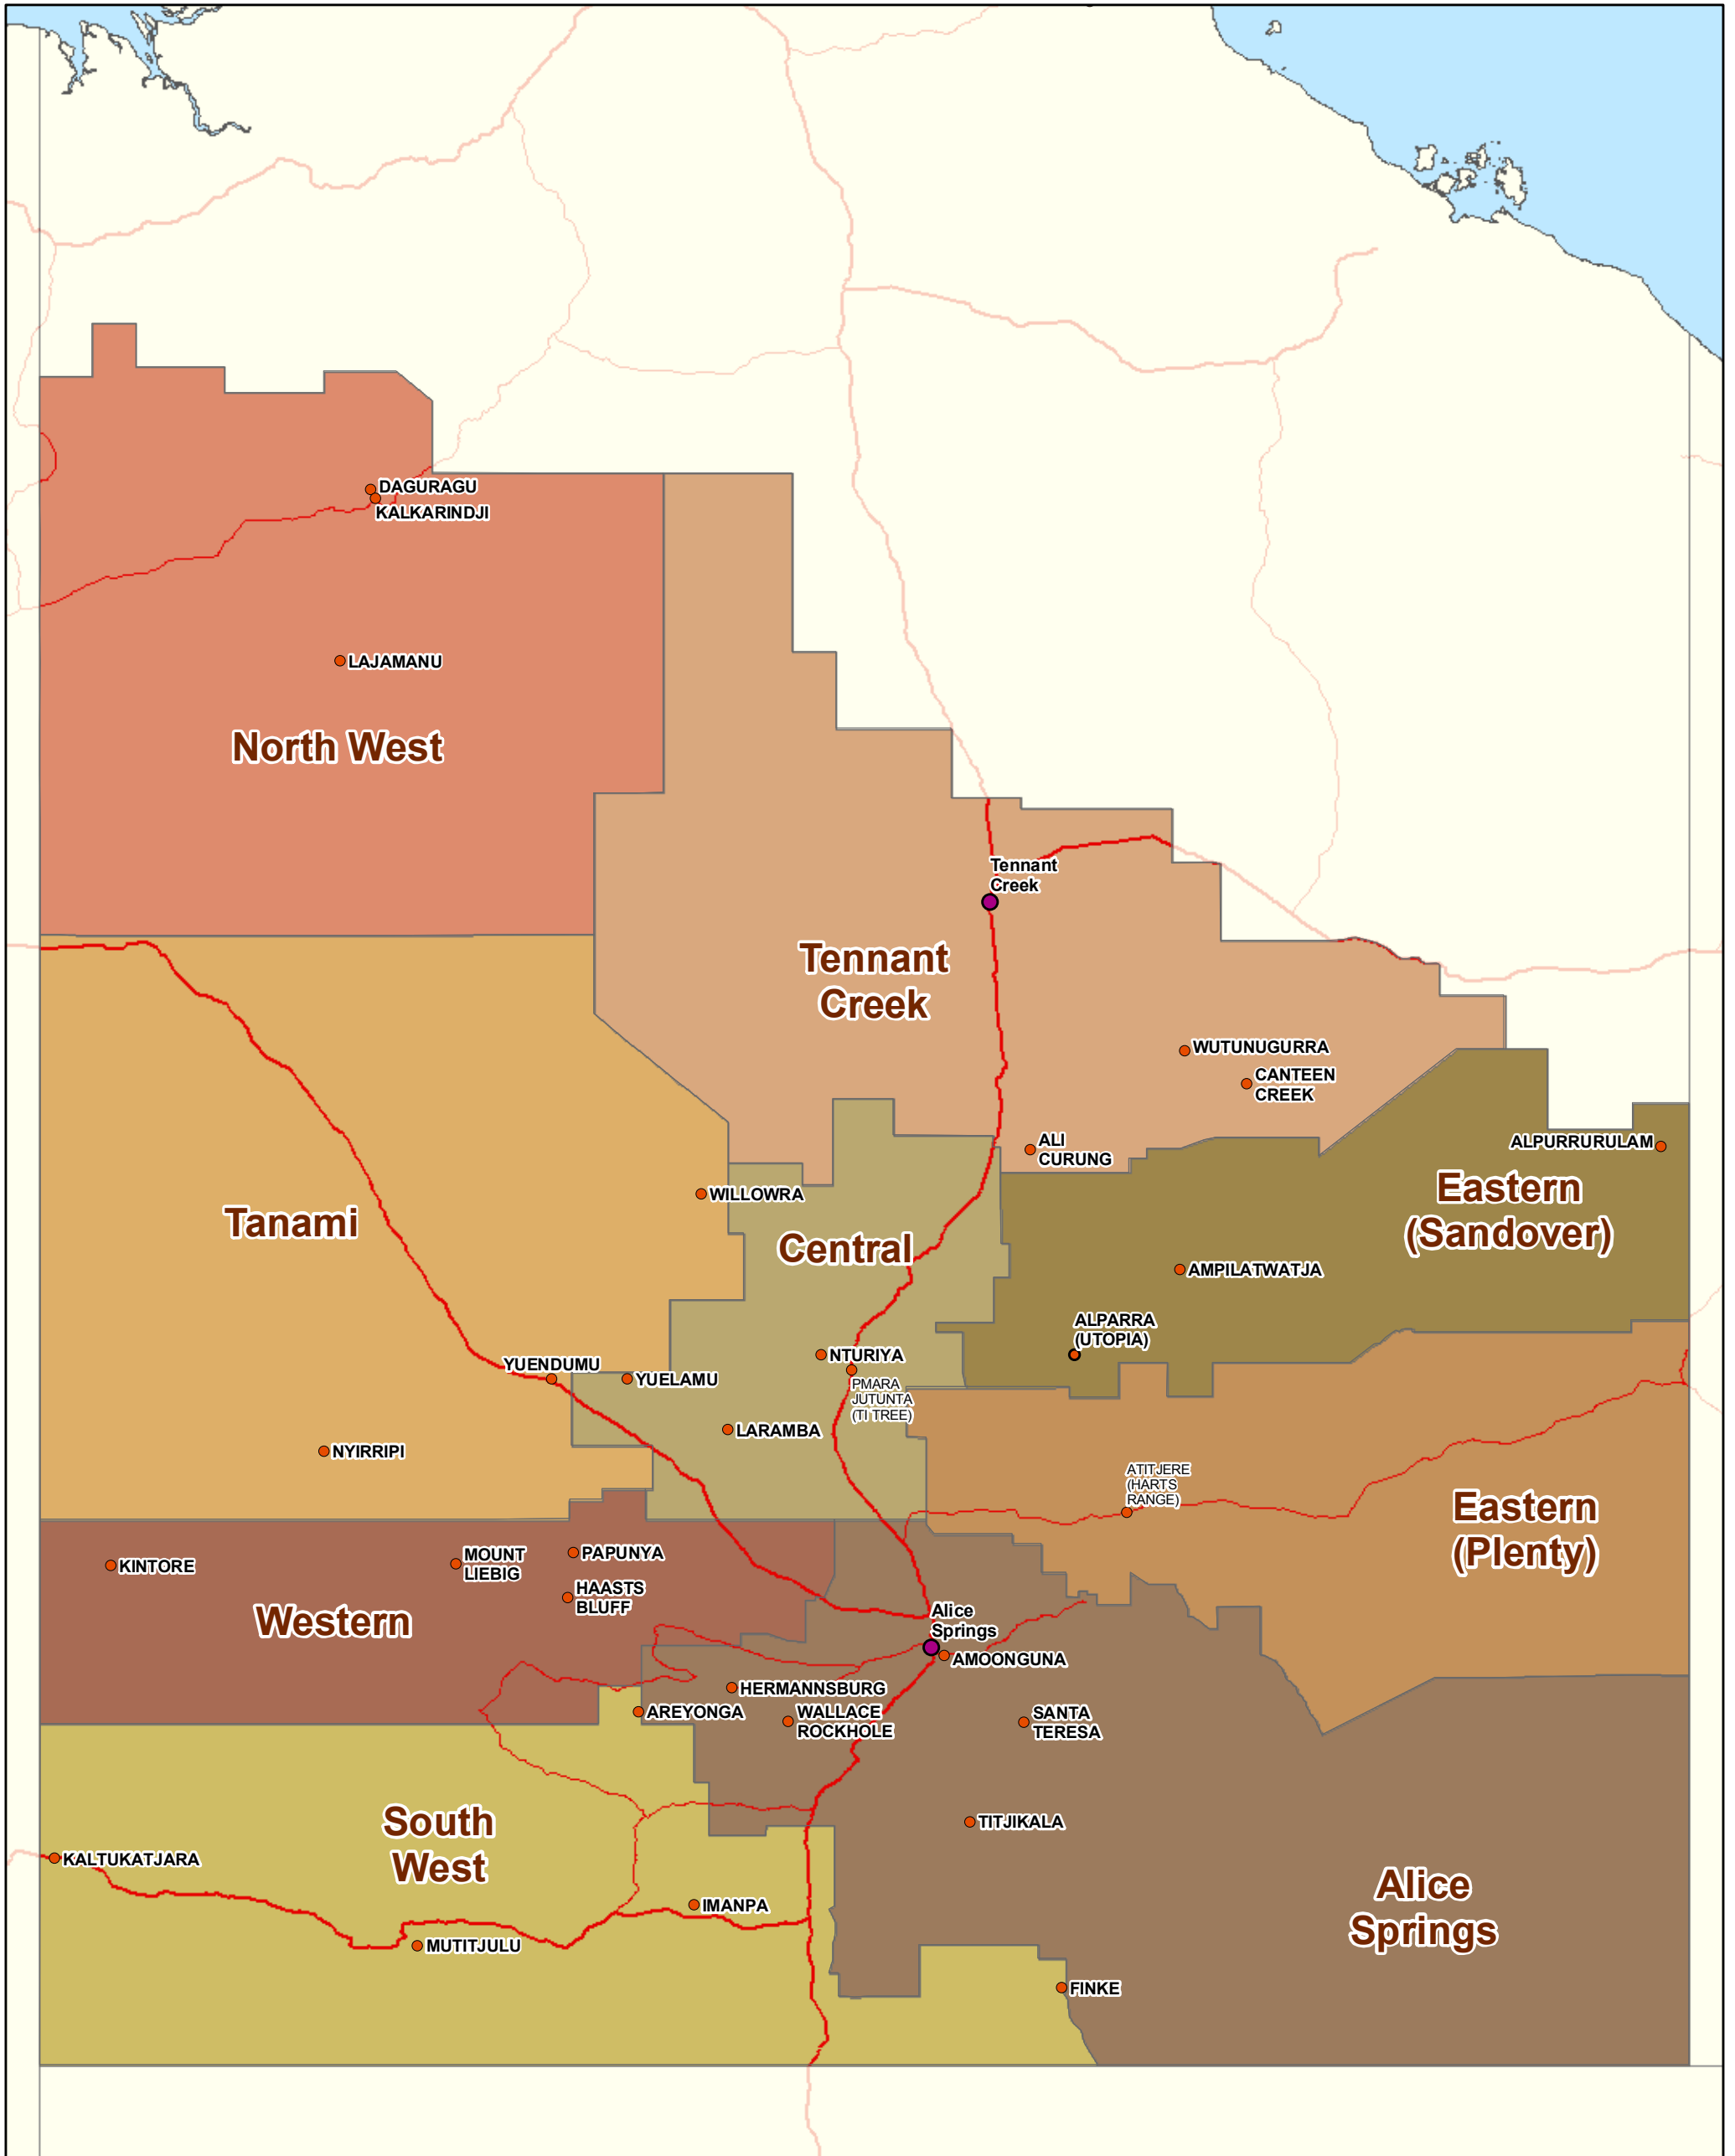

CLC Regions

Topographical Data

Geoscience Australia
DIPE, N.T. Govt

Other Data

Geoimage
DBIRD, N.T. Govt.
AAPA
CLC

Legend

- Major Town
- Major Community